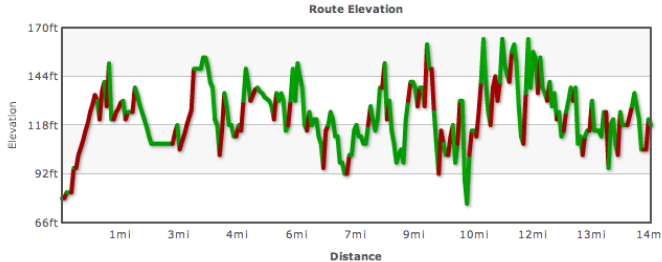

Catrike Factory Tour Rally
 March 5, 2011
 Winter Garden, FL

30 Mile Ride

Cumulative Distance	Where	Notes	Direction	Elevation
0mi	LakeView Park, Winter Garden, Florida	Surprise Drive and West Garden Avenue	S	158° 78.7ft
0.85mi	West Orange Trail	.8 miles from start	W	260° 131.2ft
3.39mi	Oakland, Florida	3.4 Miles from start	W	250° 147.6ft
4.12mi	Oakland Nature Perserve	4.1 Miles from start	SW	224° 118.1ft
5.47mi	Killarney Station	Rest Area, Picnic Area	NNW	324° 114.8ft
7.2mi	Lake County, Florida	State Road 455 7.2 miles from start	WSW	243° 118.1ft
12.14mi	Minneola Trail Head	12.1 miles from start	WNW	287° 124.7ft
13.79mi	Clermont, Florida	Lake Minneola Rest Area	W	248° 118.1ft
14.48mi	Clermont, Florida	End of Trail	NNW	330° 108.3ft