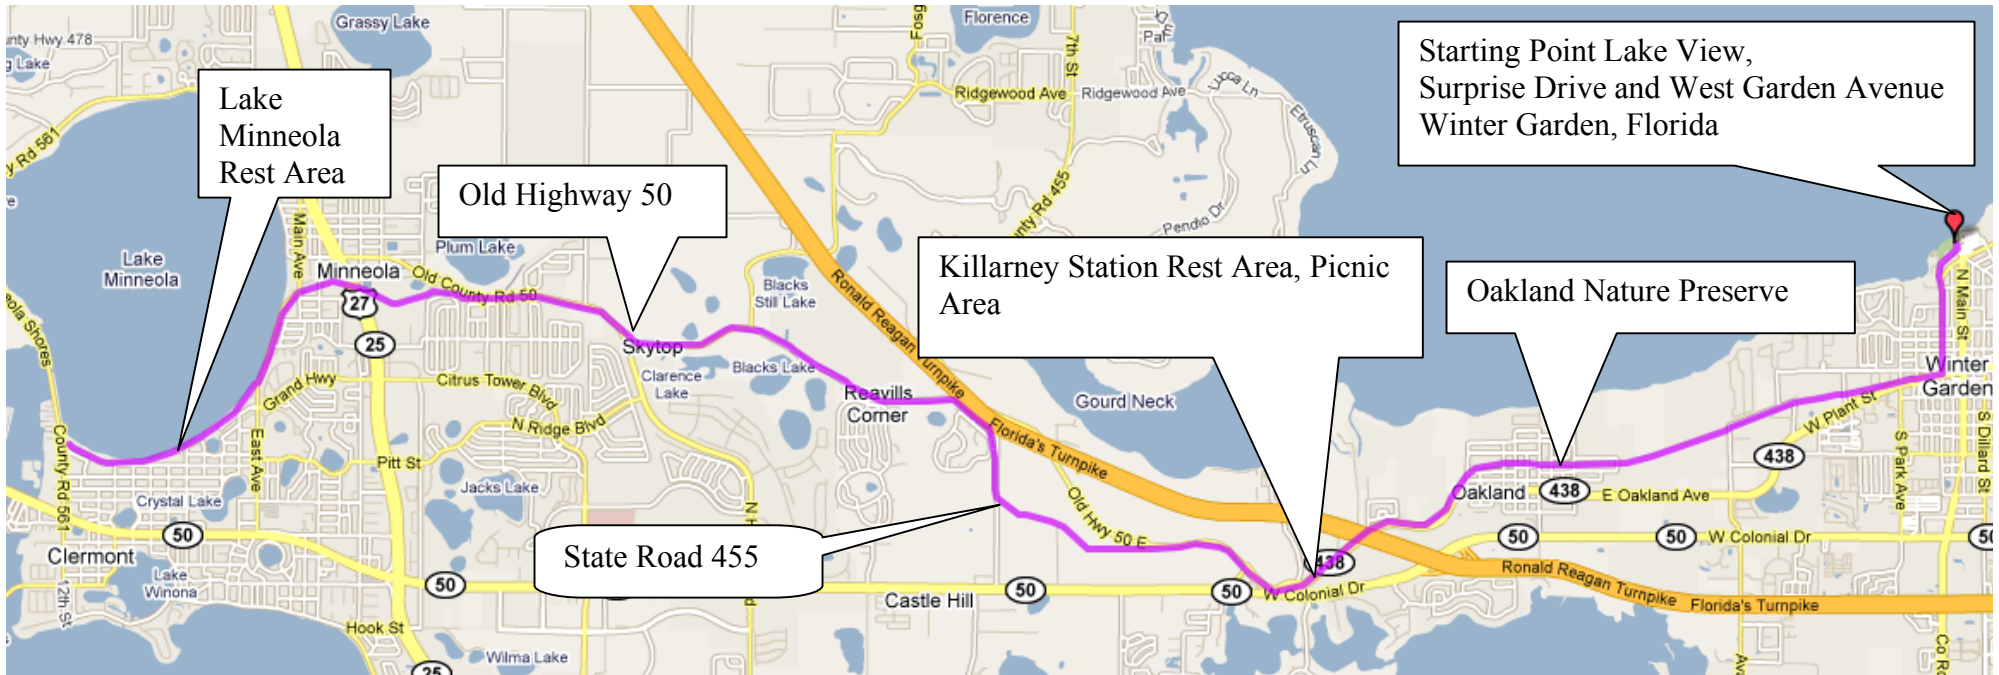

Catrike Factory Tour Rally
 March 5, 2011
 Winter Garden, FL

30 Mile Ride

Cumulative Distance	Where	Notes	Direction	Elevation
0mi	LakeView Park, Winter Garden, Florida	Surprise Drive and West Garden Avenue	S	158° 78.7ft
0.85mi	West Orange Trail	.8 miles from start	W	260° 131.2ft
3.39mi	Oakland, Florida	3.4 Miles from start	W	250° 147.6ft
4.12mi	Oakland Nature Perserve	4.1 Miles from start	SW	224° 118.1ft
5.47mi	Killarney Station	Rest Area, Picnic Area	NNW	324° 114.8ft
7.2mi	Lake County, Florida	State Road 455 7.2 miles from start	WSW	243° 118.1ft
12.14mi	Minneola Trail Head	12.1 miles from start	WNW	287° 124.7ft
13.79mi	Clermont, Florida	Lake Minneola Rest Area	W	248° 118.1ft
14.48mi	Clermont, Florida	End of Trail	NNW	330° 108.3ft

Lunch is in Winter Garden, Florida. After lunch follow trail east to 9th Street

West Orange Trail Rest and Picnic Area

9th Street

Directions to Big Cat H.P.V.
 Follow Trail east to 9th Street, Take 9th Street south to East Story Street, make a left, then a right turn to *Big Cat HPV*, LLC 720 Business Park Blvd, suite 22 Winter Garden, FL 34787 USA • Phone (407) 905-0626