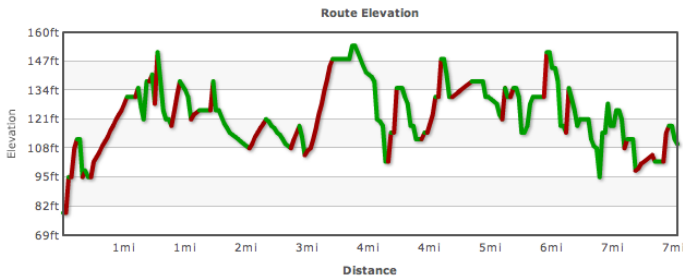

# 15 Mile Ride

Cumulative	Distance	Where	Notes	Direction	Elevation
0mi	0mi	LakeView Park, Winter Garden, Florida	Surprise Drive and West Garden Avenue	S	158° 78.7ft
0.85mi	0.85mi	West Orange Trail	.8 miles from start	W	260° 131.2ft
3.39mi	2.54mi	Oakland, Florida	3.4 Miles from start	W	250° 147.6ft
4.12mi	0.73mi	Oakland Nature Preserve	4.1 Miles from start	SW	224° 118.1ft
5.47mi	1.35mi	Killarney Station	Rest Area, Picnic Area	NNW	324° 114.8ft
7.2mi	1.74mi	Lake County, Florida	State Road 455 7.2 miles from start	WSW	243° 118.1ft