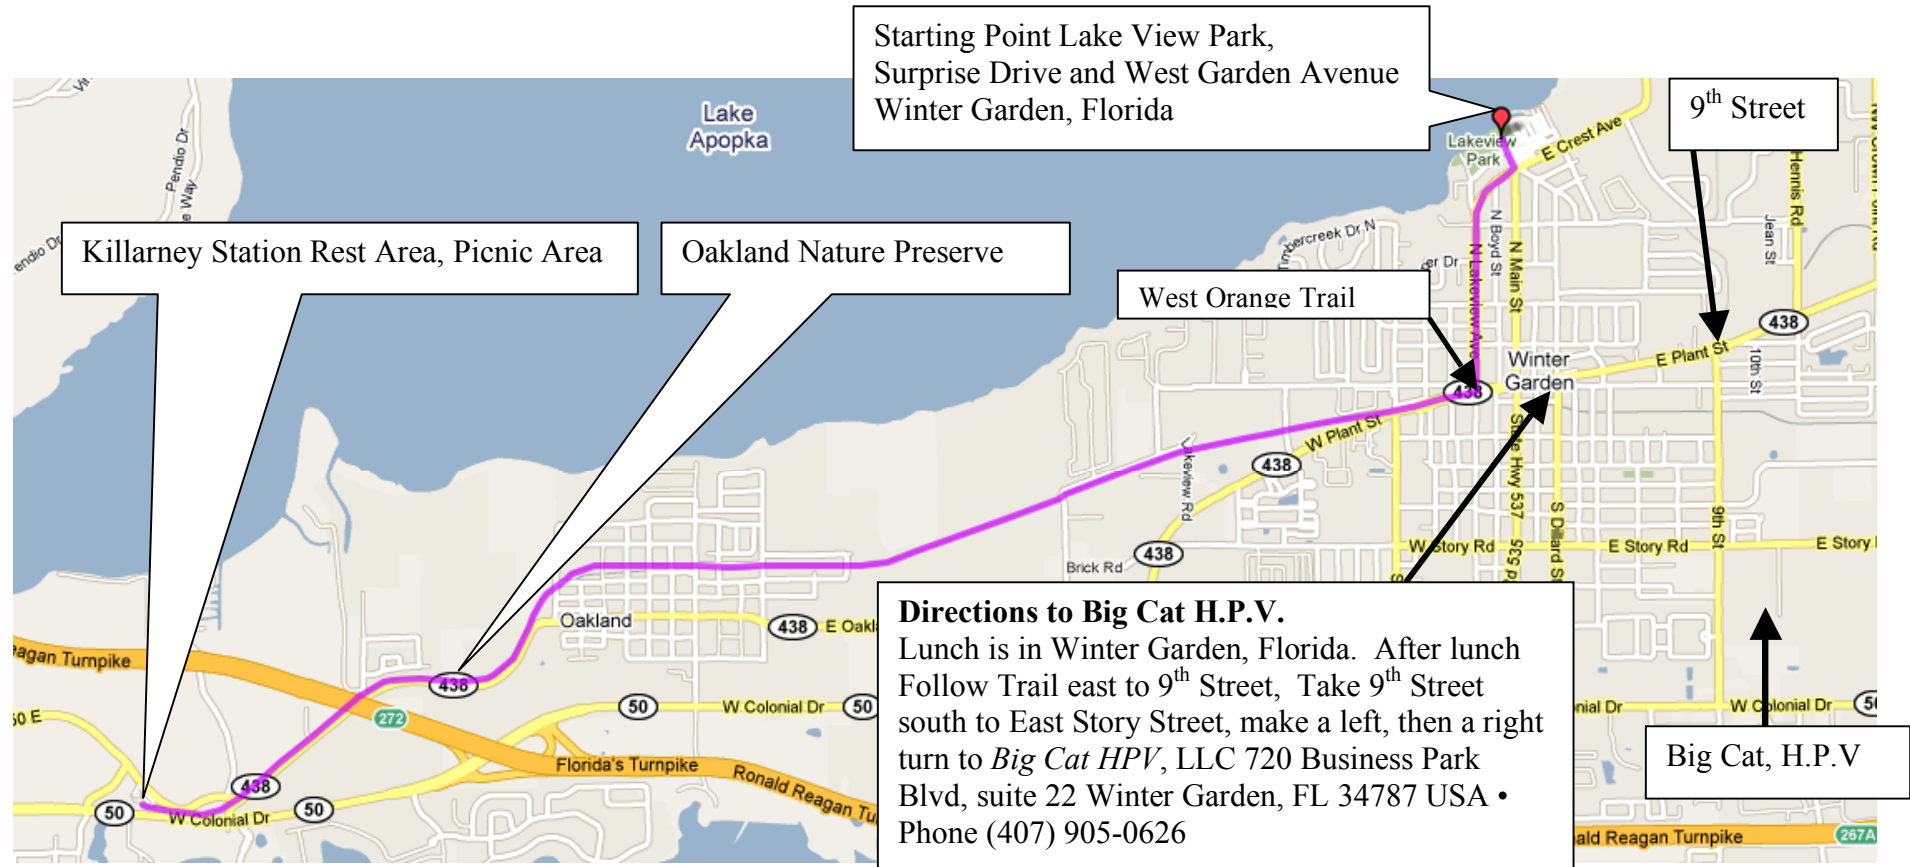

Catrike Factory Tour Rally
 March 5, 2011
 Winter Garden, FL

11 Mile Ride

Cumulative	Distance	Where	Notes	Direction	Elevation
0mi	0mi	LakeView Park, Winter Garden, Florida	Surprise Drive and West Garden Avenue	S	158° 78.7ft
0.85mi	0.85mi	West Orange Trail	.8 miles from start	W	260° 131.2ft
3.39mi	2.54mi	Oakland, Florida	3.4 Miles from start	W	250° 147.6ft
4.12mi	0.73mi	Oakland Nature Perserve	4.1 Miles from start	SW	224° 118.1ft
5.47mi	1.35mi	Killarney Station	Rest Area, Picnic Area	NNW	324° 114.8ft