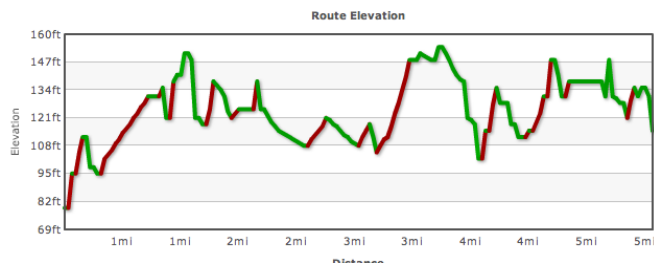

Catrike Factory Tour Rally
 March 5, 2011
 Winter Garden, FL

11 Mile Ride

Cumulative	Distance	Where	Notes	Direction	Elevation
0mi	0mi	LakeView Park, Winter Garden, Florida	Surprise Drive and West Garden Avenue	S	158° 78.7ft
0.85mi	0.85mi	West Orange Trail	.8 miles from start	W	260° 131.2ft
3.39mi	2.54mi	Oakland, Florida	3.4 Miles from start	W	250° 147.6ft
4.12mi	0.73mi	Oakland Nature Perserve	4.1 Miles from start	SW	224° 118.1ft
5.47mi	1.35mi	Killarney Station	Rest Area, Picnic Area	NNW	324° 114.8ft