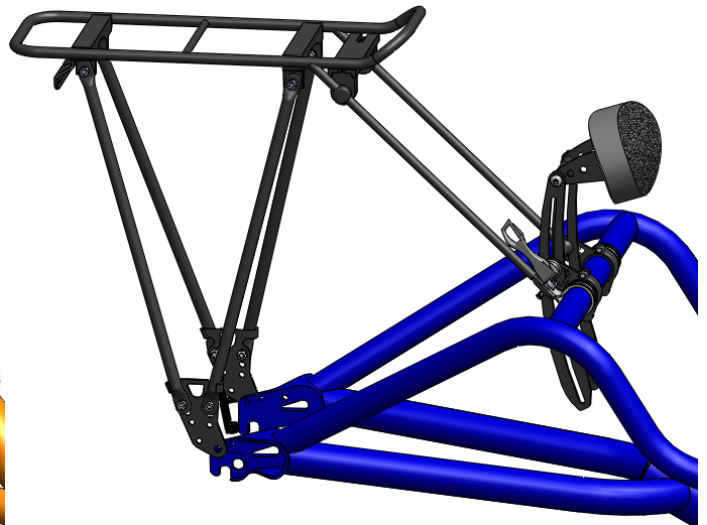

559 & 700 Rack

ITEM NO.	PART NUMBER	DESCRIPTION	QTY.
1	RACKTIME FOLDIT RACK	See Racktime instructions for rack assembly	1
2	RACK STAY	Cut to length	2
3	1" TUBE CLAMPS		2
4	M5x20 SHCS	M5 SOCKET HEAD SCREW, 20mm LONG	1
5	M5x16 SHCS	M5 SOCKET HEAD SCREW, 16mm LONG	2
6	M5x12 SHCS	M5 SOCKET HEAD SCREW, 12mm LONG	1
7	M5 WASHER		2
8	M5 NYLOCK NUT		2

Suggested rack stay lengths

559

700

LEFT Drop Out

RIGHT Drop Out

Tube Clamp