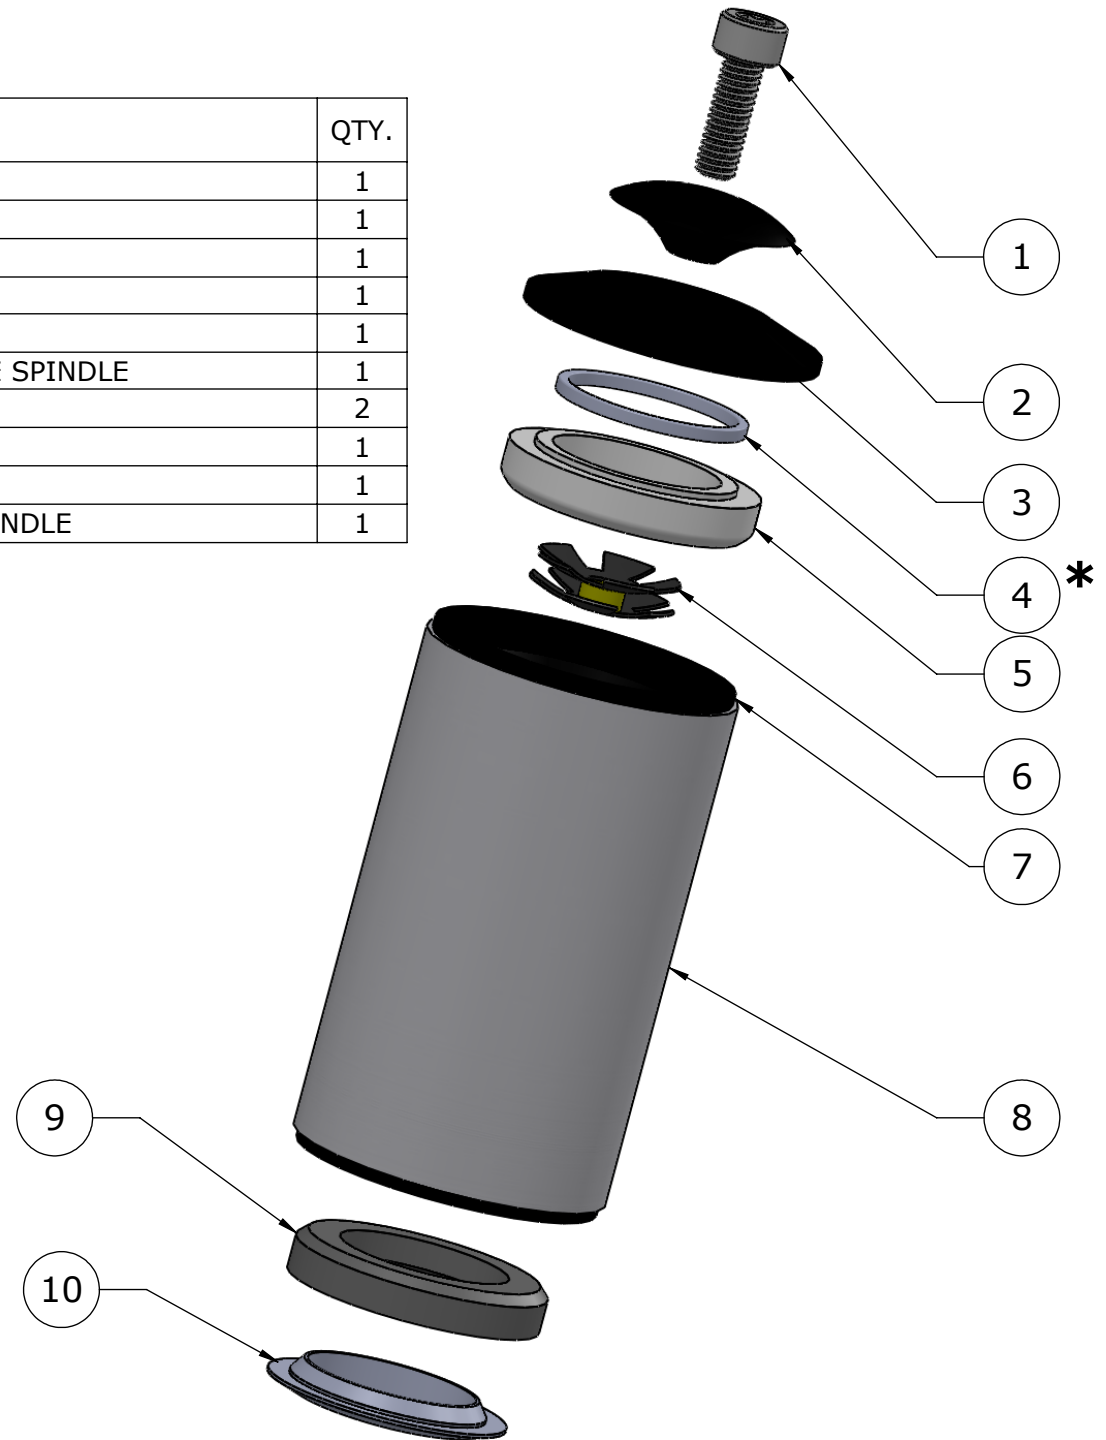

ITEM NO.	PART	COMMENTS	QTY.
1	M6 BOLT		1
2	TOP CAP		1
3	DUST COVER		1
4	HEADSET SPACER 2mm	NEW TO ASSEMBLY	1
5	TEFLON BEARING		1
6	1" STAR NUT	PRE-INSTALLED INSIDE SPINDLE	1
7	CUP	PRE-INSTALLED	2
8	HEAD TUBE	PART OF TRIKE FRAME	1
9	BEARING		1
10	PRESSED CROWN RACE	PRE-INSTALLED ON SPINDLE	1